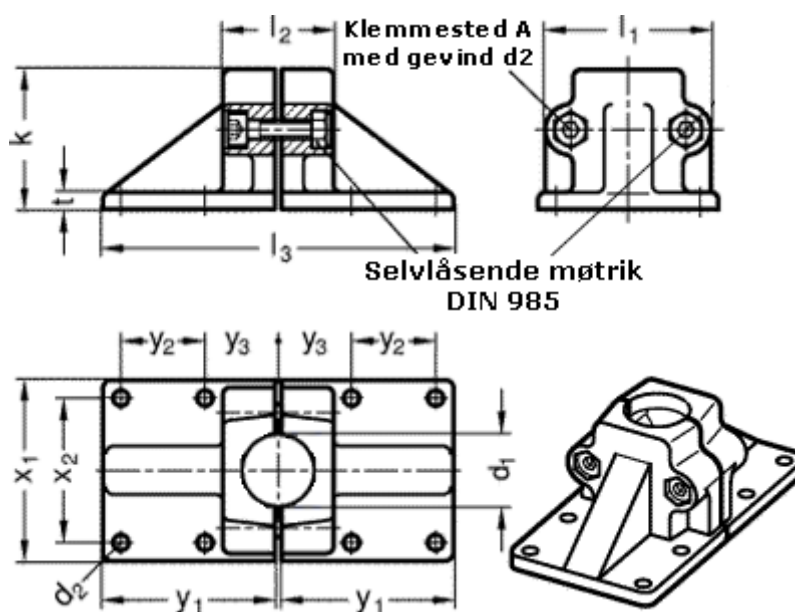

Article number: 20167B302BL

Description: Wide base clamp GN167-B30-2-BL
GN167

Measures

d1 = B30	x1 = 75
d2 = 7	x2 = 60
d3 = M 8	y1 = 72
k = 58	y2 = 35
l1 = 69	y3 = 30
l2 = 46	
l3 = 146	
t = 7	